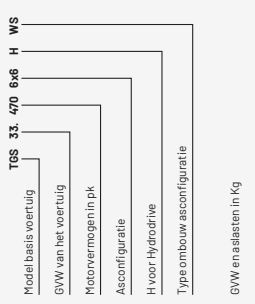

WIDE SPREAD

WIDE SPREAD + VOORLOOPAS

VOORLOOPAS

NALOOPAS

LEGENDA

6 X 4		TGS / TDx 6x4 WS GVW 33.000 Wettelijke aslasten As 1: 10000 As 2: 11500 As 3: 1500							
6 X 6 H		TGS 6x6 HWS GVW 32.000 Wettelijke aslasten As 1: 9000 As 2: 11500 As 3: 1500							
6 X 6		TGS 6x6 WS GVW 33.000 / 24.500 Wettelijke aslasten As 1: 107 / 11500 As 2: 11500 As 3: 1500							
8 X 2					TGS / TDx 8x2 BLL GVW 36/38.000 Wettelijke aslasten As 1: 9000 As 2: 11500 As 3: 1500				
8 X 4		TGS 8x4 WS (M) GVW 41.000 / 43.000 Wettelijke aslasten As 1: 970000 As 2: 1500 As 3: 1500 As 4: 1500			TGS 8x4 BLS GVW 39.000 Wettelijke aslasten As 1: 10000 As 2: 10000 As 3: 9500				
8 X 6 H		TGS 8x6 HWS GVW 41.000 Wettelijke aslasten As 1: 10000 As 2: 11500 As 3: 8000 As 4: 11500			TGS 8x4 WSA GVW 42.000 Wettelijke aslasten As 1: 11500 As 2: 10000 As 3: 11500				
8 X 6					TGS 8x6 WSA GVW 43.000 Wettelijke aslasten As 1: 10000 As 2: 11500 As 3: 11500 As 4: 11500				
8 X 8		TGS 8x8 WS GVW 43.000 / 46.000 Wettelijke aslasten As 1: 107 / 11500 As 2: 11500 As 3: 11500 As 4: 11500							TGS 8x6 BLL GVW 37.000 Wettelijke aslasten As 1: 10000 As 2: 9500 As 3: 8000
10 X 4									
10 X 8					TGS 10x4 WSA GVW 50.000 Wettelijke aslasten As 1: 10000 As 2: 11500 As 3: 11500 As 4: 11500				TGS 10x4 BBL / BLL GVW 49.000 Wettelijke aslasten As 1: 10000 As 2: 10000 As 3: 9500
12 X 4					TGS 10x6 WSA GVW 50.000 Wettelijke aslasten As 1: 10000 As 2: 11500 As 3: 11500 As 4: 11500				TGS 12x4 GVW 65.000 Technische aslasten As 1: 10000 As 2: 12500 As 3: 10000 As 4: 10000