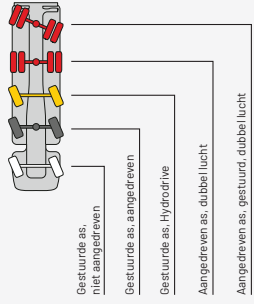

WIDE SPREAD

WIDE SPREAD + VOORLOOPAS

VOORLOOPAS

NALOOPAS

LEGENDA

6 X 4		TGS / TDx 6x4 WS GVW 33.000 Wettelijke aslasten As 1: 10000 As 2: 11500 As 3: 1500							
6 X 6 H		TGS 6x6 HWS GVW 32.000 Wettelijke aslasten As 1: 9000 As 2: 11500 As 3: 1500							
6 X 6		TGS 6x6 WS GVW 33.000 / 24.500 Wettelijke aslasten As 1: 107 / 11500 As 2: 11500 As 3: 1500							
8 X 2					TGS / TDx 8x2 BLL GVW 36/38.000 Wettelijke aslasten As 1: 9000 As 2: 11500 As 3: 1500				
8 X 4		TGS 8x4 WS (M) GVW 41.000 / 43.000 Wettelijke aslasten As 1: 970000 As 2: 1500 As 3: 1500 As 4: 1500			TGS 8x4 BLS GVW 39.000 Wettelijke aslasten As 1: 10000 As 2: 10000 As 3: 9500				
8 X 6 H		TGS 8x6 HWS GVW 41.000 Wettelijke aslasten As 1: 10000 As 2: 11500 As 3: 8000 As 4: 11500			TGS 8x4 WSA GVW 42.000 Wettelijke aslasten As 1: 11500 As 2: 10000 As 3: 11500				
8 X 6					TGS 8x6 WSA GVW 43.000 Wettelijke aslasten As 1: 10000 As 2: 11500 As 3: 11500 As 4: 11500				
8 X 8		TGS 8x8 WS GVW 43.000 / 46.000 Wettelijke aslasten As 1: 107 / 11500 As 2: 11500 As 3: 11500 As 4: 11500							TGS 8x6 BLL GVW 37.000 Wettelijke aslasten As 1: 10000 As 2: 9500 As 3: 8000
10 X 4									
10 X 8					TGS 10x4 WSA GVW 50.000 Wettelijke aslasten As 1: 10000 As 2: 11500 As 3: 11500 As 4: 11500				TGS 10x4 BBL / BLL GVW 49.000 Wettelijke aslasten As 1: 10000 As 2: 10000 As 3: 9500
12 X 4					TGS 10x6 WSA GVW 50.000 Wettelijke aslasten As 1: 10000 As 2: 11500 As 3: 11500 As 4: 11500				TGS 12x4 GVW 65.000 Technische aslasten As 1: 10000 As 2: 12500 As 3: 10000 As 4: 10000